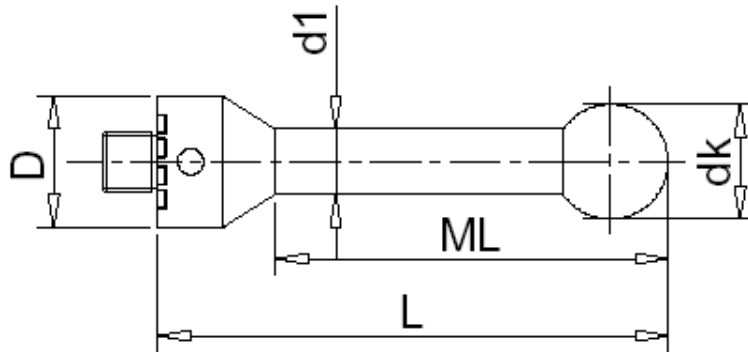

CUSTOM MADE STYLUS

Sl. No.	Thread Size	'dk' in mm	'd1' in mm	'ML' in mm	'L' in mm	'D' in mm

Ball Material	Shaft material
<input type="radio"/> Ruby	<input type="radio"/> Steel
<input type="radio"/> Tungsten Carbide	<input type="radio"/> Tungsten Carbide
<input type="radio"/> Ceramic	<input type="radio"/> Ceramic
<input type="radio"/>	<input type="radio"/> Carbon Fiber