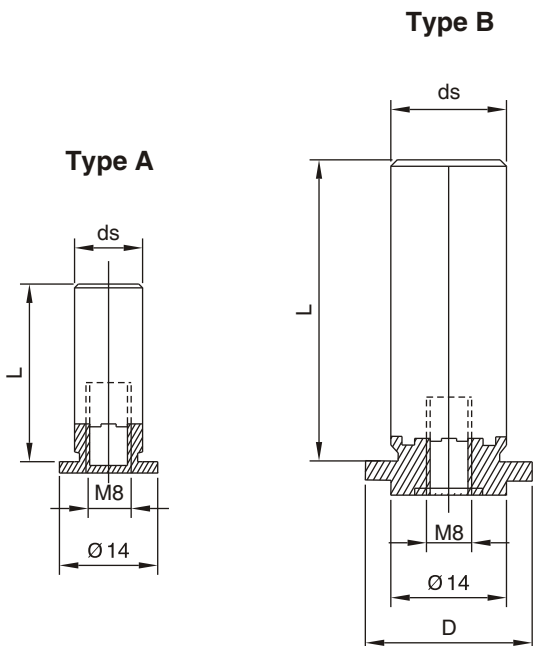

# PROBE HEADS

Probe heads and accessories	Order No.	Cable range
<b>Probe head NTK 16</b>	100 NTK-16	100-300 mm

For use with **Renishaw Probe (TP2,TP6,TP20,TP200)**

The **NTK 16** is a vertical probe head for reliable Fixation of the probe. Its compact and small construction assures greatest possible freedom of movement in the measuring space.

For use with **Probe head NTK 16** shown above.

# PROBE HEADS

Probe heads and accessories	Order No.	Material	wt	L mm
<b>Probe extensions</b>	50 NVMA	Aluminium	22g	50.0
	100 NVMA	Aluminium	30g	100.0
	150 NVMA	Aluminium	35g	150.0
	200 NVMA	Aluminium	45g	200.0
	300 NVMA	Aluminium	58g	300.0
	50 NVMS	Steel	30g	50.0
	100 NVMS	Steel	50g	100.0
	150 NVMS	Steel	75g	150.0
	200 NVMS	Steel	95g	200.0
	50 NVMC	Carbon Fiber	20g	50.0
	100 NVMC	Carbon Fiber	22g	100.0
	150 NVMC	Carbon Fiber	24g	150.0
	200 NVMC	Carbon Fiber	26g	200.0
	300 NVMC	Carbon Fiber	32g	300.0
	400 NVMC	Carbon Fiber	39g	400.0
	*** 300-20 NVMC	Carbon Fiber	95g	300.0
	*** 400-20 NVMC	Carbon Fiber	105g	400.0
	*** 500-20 NVMC	Carbon Fiber	115g	500.0

\*\*\* Above items are Dia 20mm (instead of Dia 13mm)

Hook spanner	Order No.	Description
	13.0 NWHA	Ø 13mm for probe extensions

INDO SERVICES

TEL : 080 23406723, Fax : 080 23111346, E-mail : info@indoservices.net