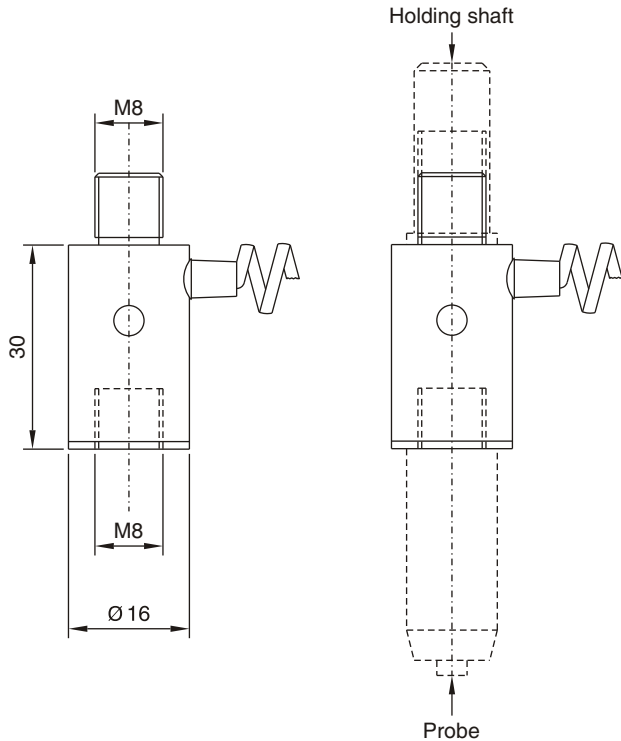

# PROBE HEADS

Probe heads and accessories	Order No.	Cable range
<b>Probe head NTK 16</b>	100 NTK-16	100-300 mm

For use with **Renishaw Probe (TP2,TP6,TP20,TP200)**

The **NTK 16** is a vertical probe head for reliable Fixation of the probe. Its compact and small construction assures greatest possible freedom of movement in the measuring space.

## Holding shafts for NTK 16

Order No.	Type	Material	ds mm	D mm	L mm
9.5-25.4 NASA	A	Steel	9.5	-	25.4
9.5-43.9 NASA	A	Steel	9.5	-	43.9
10.0-36.7 NASA	A	Steel	10.0	-	36.7
10.0-45.6 NASA	A	Steel	10.0	-	45.6
12.0-50.0 NASB	B	Steel	12.0	22.0	50.0
12.7-31.7 NASB	B	Steel	12.7	22.0	31.7
12.7-38.1 NASB	B	Steel	12.7	22.0	38.1
14.0-40.0 NASB	B	Steel	14.0	22.0	40.0
14.0-50.0 NASB	B	Steel	14.0	22.0	50.0
15.0-26.0 NASB	B	Steel	15.0	22.0	26.0
15.0-56.0 NASB	B	Steel	15.0	22.0	56.0
16.0-35.0 NASB	B	Steel	16.0	22.0	35.0
20.0-25.0 NASB	B	Steel	20.0	33.0	25.0
20.0-45.0 NASB	B	Steel	20.0	33.0	45.0
25.0-32.0 NASB	B	Steel	25.0	33.0	32.0
25.0-50.8 NASB	B	Steel	25.0	33.0	50.8
25.0-85.0 NASB	B	Steel	25.0	33.0	85.0

For use with **Probe head NTK 16** shown above.

\*\*\* Above items are Dia 20mm (instead of Dia 13mm)

Hook spanner	Order No.	Description
	13.0 NWHA	Ø 13mm for probe extensions

INDO SERVICES

TEL : 080 23406723, Fax : 080 23111346, E-mail : info@indoservices.net