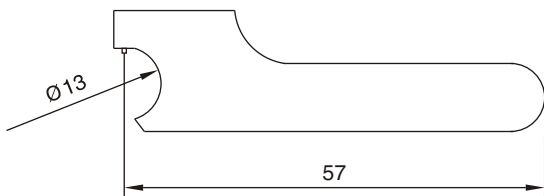

## Holding shafts for NTK 16

Order No.	Type	Material	ds mm	D mm	L mm
9.5-25.4 NASA	A	Steel	9.5	-	25.4
9.5-43.9 NASA	A	Steel	9.5	-	43.9
10.0-36.7 NASA	A	Steel	10.0	-	36.7
10.0-45.6 NASA	A	Steel	10.0	-	45.6
12.0-50.0 NASB	B	Steel	12.0	22.0	50.0
12.7-31.7 NASB	B	Steel	12.7	22.0	31.7
12.7-38.1 NASB	B	Steel	12.7	22.0	38.1
14.0-40.0 NASB	B	Steel	14.0	22.0	40.0
14.0-50.0 NASB	B	Steel	14.0	22.0	50.0
15.0-26.0 NASB	B	Steel	15.0	22.0	26.0
15.0-56.0 NASB	B	Steel	15.0	22.0	56.0
16.0-35.0 NASB	B	Steel	16.0	22.0	35.0
20.0-25.0 NASB	B	Steel	20.0	33.0	25.0
20.0-45.0 NASB	B	Steel	20.0	33.0	45.0
25.0-32.0 NASB	B	Steel	25.0	33.0	32.0
25.0-50.8 NASB	B	Steel	25.0	33.0	50.8
25.0-85.0 NASB	B	Steel	25.0	33.0	85.0

# PROBE HEADS

Probe heads and accessories	Order No.	Material	wt	L mm
<b>Probe extensions</b>	50 NVMA	Aluminium	22g	50.0
	100 NVMA	Aluminium	30g	100.0
	150 NVMA	Aluminium	35g	150.0
	200 NVMA	Aluminium	45g	200.0
	300 NVMA	Aluminium	58g	300.0
	50 NVMS	Steel	30g	50.0
	100 NVMS	Steel	50g	100.0
	150 NVMS	Steel	75g	150.0
	200 NVMS	Steel	95g	200.0
	50 NVMC	Carbon Fiber	20g	50.0
	100 NVMC	Carbon Fiber	22g	100.0
	150 NVMC	Carbon Fiber	24g	150.0
	200 NVMC	Carbon Fiber	26g	200.0
	300 NVMC	Carbon Fiber	32g	300.0
	400 NVMC	Carbon Fiber	39g	400.0
	*** 300-20 NVMC	Carbon Fiber	95g	300.0
	*** 400-20 NVMC	Carbon Fiber	105g	400.0
	*** 500-20 NVMC	Carbon Fiber	115g	500.0

\*\*\* Above items are Dia 20mm (instead of Dia 13mm)

Hook spanner	Order No.	Description
	13.0 NWHA	Ø 13mm for probe extensions

INDO SERVICES

TEL : 080 23406723, Fax : 080 23111346, E-mail : info@indoservices.net