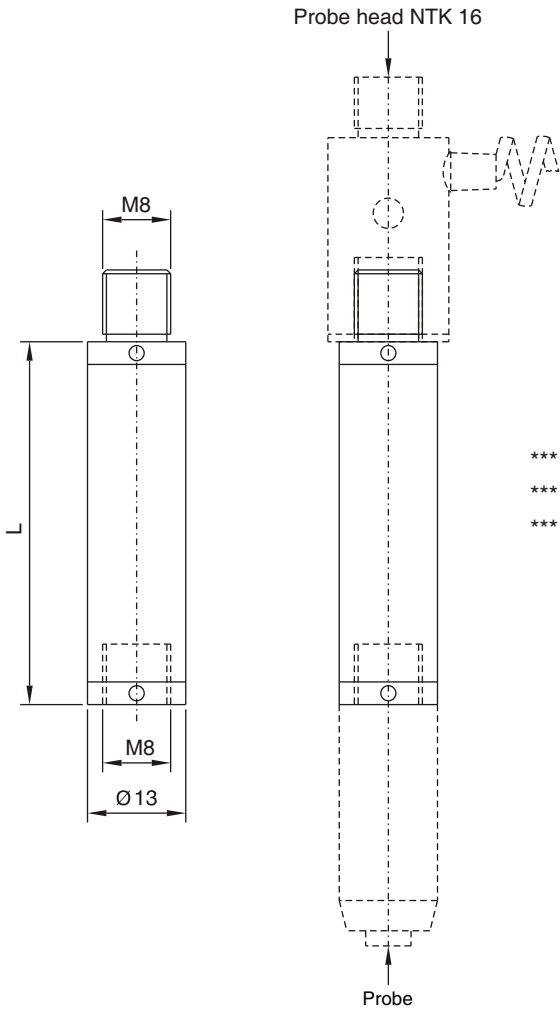

# PROBE HEADS

Probe heads and accessories	Order No.	Cable range
<b>Probe head NTK 16</b>	100 NTK-16	100-300 mm

For use with **Renishaw Probe (TP2,TP6,TP20,TP200)**

The **NTK 16** is a vertical probe head for reliable Fixation of the probe. Its compact and small construction assures greatest possible freedom of movement in the measuring space.

## Holding shafts for NTK 16

Order No.	Type	Material	ds mm	D mm	L mm
9.5-25.4 NASA	A	Steel	9.5	-	25.4
9.5-43.9 NASA	A	Steel	9.5	-	43.9
10.0-36.7 NASA	A	Steel	10.0	-	36.7
10.0-45.6 NASA	A	Steel	10.0	-	45.6
12.0-50.0 NASB	B	Steel	12.0	22.0	50.0
12.7-31.7 NASB	B	Steel	12.7	22.0	31.7
12.7-38.1 NASB	B	Steel	12.7	22.0	38.1
14.0-40.0 NASB	B	Steel	14.0	22.0	40.0
14.0-50.0 NASB	B	Steel	14.0	22.0	50.0
15.0-26.0 NASB	B	Steel	15.0	22.0	26.0
15.0-56.0 NASB	B	Steel	15.0	22.0	56.0
16.0-35.0 NASB	B	Steel	16.0	22.0	35.0
20.0-25.0 NASB	B	Steel	20.0	33.0	25.0
20.0-45.0 NASB	B	Steel	20.0	33.0	45.0
25.0-32.0 NASB	B	Steel	25.0	33.0	32.0
25.0-50.8 NASB	B	Steel	25.0	33.0	50.8
25.0-85.0 NASB	B	Steel	25.0	33.0	85.0

For use with **Probe head NTK 16** shown above.

\*\*\* Above items are Dia 20mm (instead of Dia 13mm)

Hook spanner	Order No.	Description
	13.0 NWHA	Ø 13mm for probe extensions

INDO SERVICES

TEL : 080 23406723, Fax : 080 23111346, E-mail : info@indoservices.net